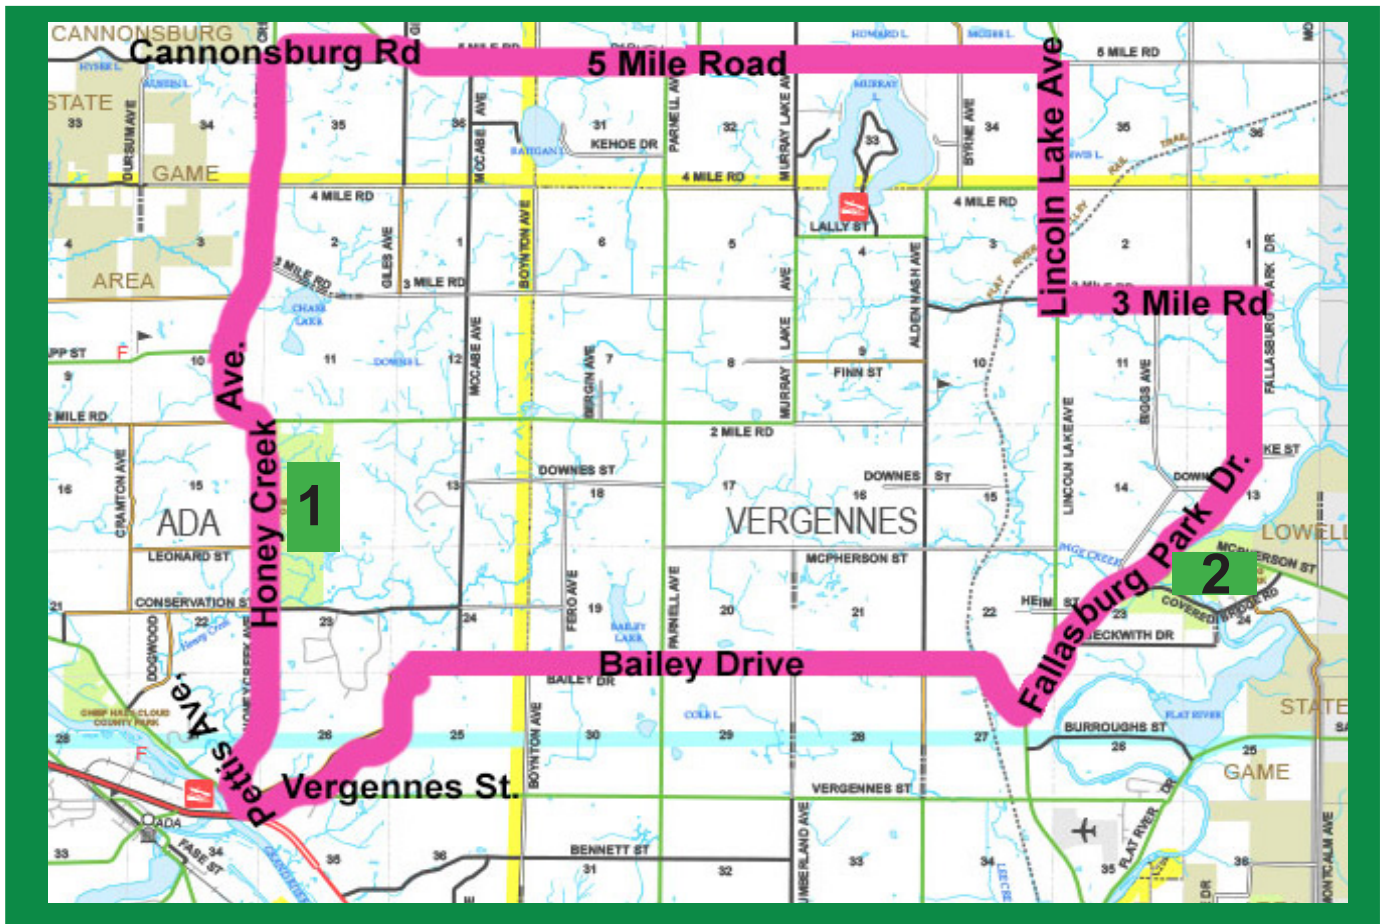

# Kent County Road Commission

## Color Tour East Kent County

### Route Loop

Honey Creek Ave to  
Cannonsburg Road to  
5 Mile Road to

Lincoln Lake Ave to  
3 Mile Road to  
Fallasburg Park Drive to  
Lincoln Lake Avenue to

Bailey Drive to  
Vergennes Street to  
Pettis Avenue

### Parks along/near the Route

1. Seidman Park
2. Fallasburg Park